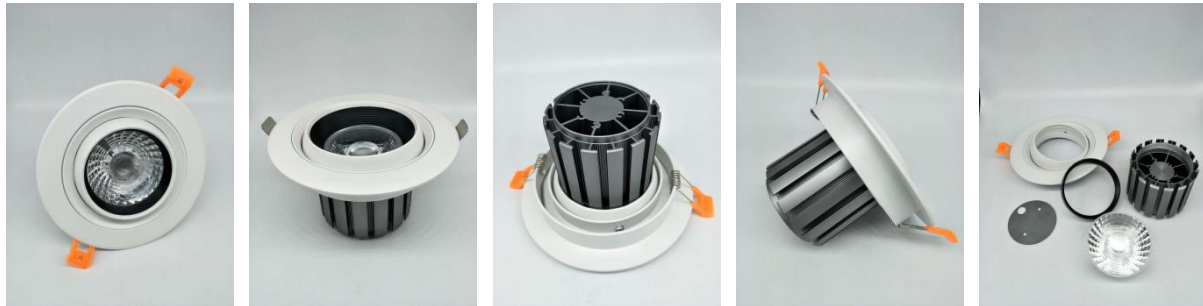

Light Up the Green World . LED Downlights Expert 7 Years

**5. Model No. SD001
LED Gimbal Downlight**

Model No.	Power	Lumen(lm)	Driver Brand	LED Style	CCT(K)	Beam Angle	Power Factor	CRI	Size(mm)	Cutout(mm)
SD001-3F	7W	550lm	Philips Driver	CREE COB	3000K 4000K 5000K	24°	>0.90	Ra80/90	φ86*H68	φ70
SD001-4F	12W	1000lm							φ118*H65	φ90
SD001-5F	20W	1700lm							φ140*H80	φ120
SD001-6F	30W	2500lm							φ160*H125	φ145