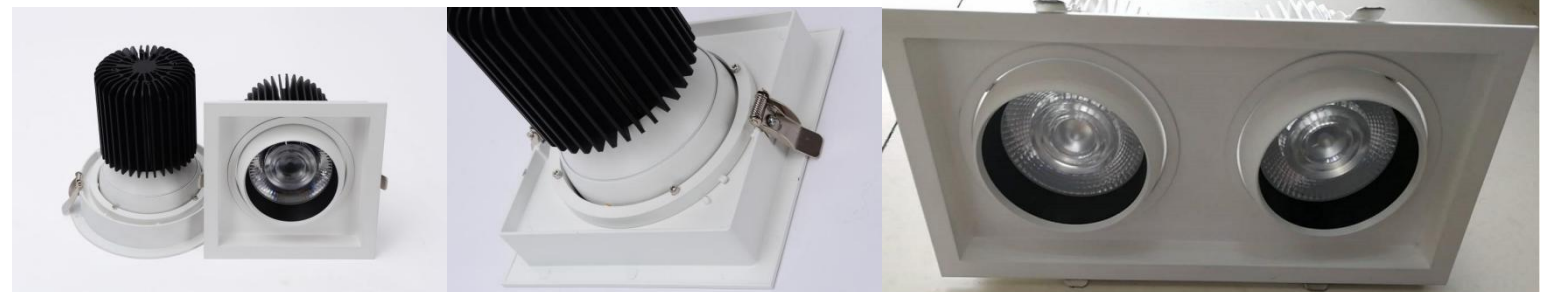

Warranty 3-5 Years

2. www.lhwyled.com

Light Up the Green World . LED Downlights Expert 7 Years

**5. Model No. SD001
LED Gimbal Downlight**

Model No.	Power	Lumen(lm)	Driver Brand	LED Style	CCT(K)	Beam Angle	Power Factor	CRI	Size(mm)	Cutout(mm)
SD001-3F	7W	550lm	Philips Driver	CREE COB	3000K 4000K 5000K	24°	>0.90	Ra80/90	φ86*H68	φ70
SD001-4F	12W	1000lm							φ118*H65	φ90
SD001-5F	20W	1700lm							φ140*H80	φ120
SD001-6F	30W	2500lm							φ160*H125	φ145

**6. Model No. SD004
LED Square Downlight**

Model No.	Power	Lumen(lm)	Driver Brand	LED Style	CCT(K)	Beam Angle	Power Factor	CRI	Size(mm)	Cutout(mm)
SD004A	30W	2400lm	Philips Driver	CREE COB	3000K 4000K 5000K	12° 24° 36°	>0.90	Ra80/90	SQ175*H145	150*150
SD004B	50W	4000lm							SQ175*H180	150*150
SD004C	2*30W	2*2400lm							175*325*H145	150*300
SD004D	2*50W	2*4000lm							175*325*H180	150*300